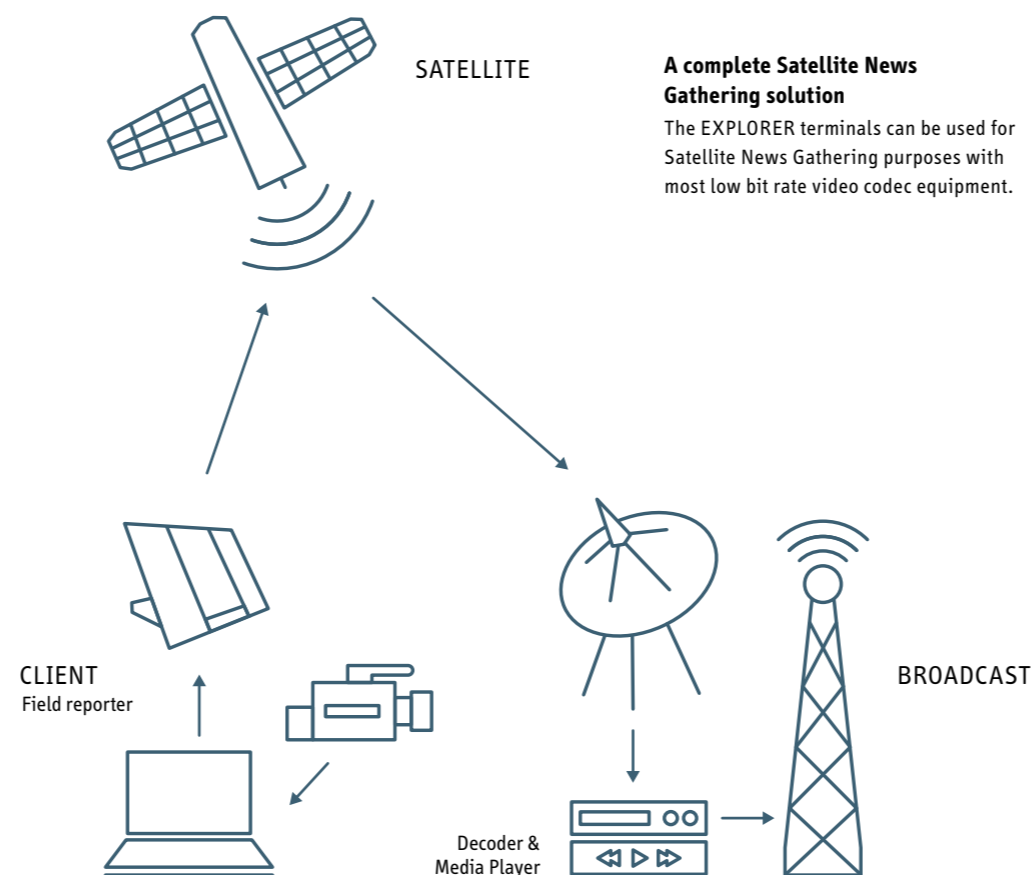

A complete Satellite News Gathering (SNG) solution

Evolution within both satellite and news gathering technology is evidently changing the conditions for remote field crews. New innovative solutions are offering full mobile flexibility, reliability and ease-of-use equipment to set-up quickly – and to transmit high-quality video and audio over low bandwidth connections.

Mobile connectivity

EXPLORER terminals provide portable connectivity between the field reporter and the TV station. This combined with today's quality of low bit-rate video encoding and the bandwidth supplied through Inmarsat's Broadband Global Area Network (BGAN) provide you with a strong – and competitive lightweight – SNG solution.

Instant broadcast

EXPLORER enables field crew instantly to broadcast live from nearly any spot in the world without having to bring a traditional satellite truck. Moreover, you also avoid cumbersome space segment booking procedures. Transmission simply requires the camera to be connected to the encoder which connects directly to the BGAN terminal.